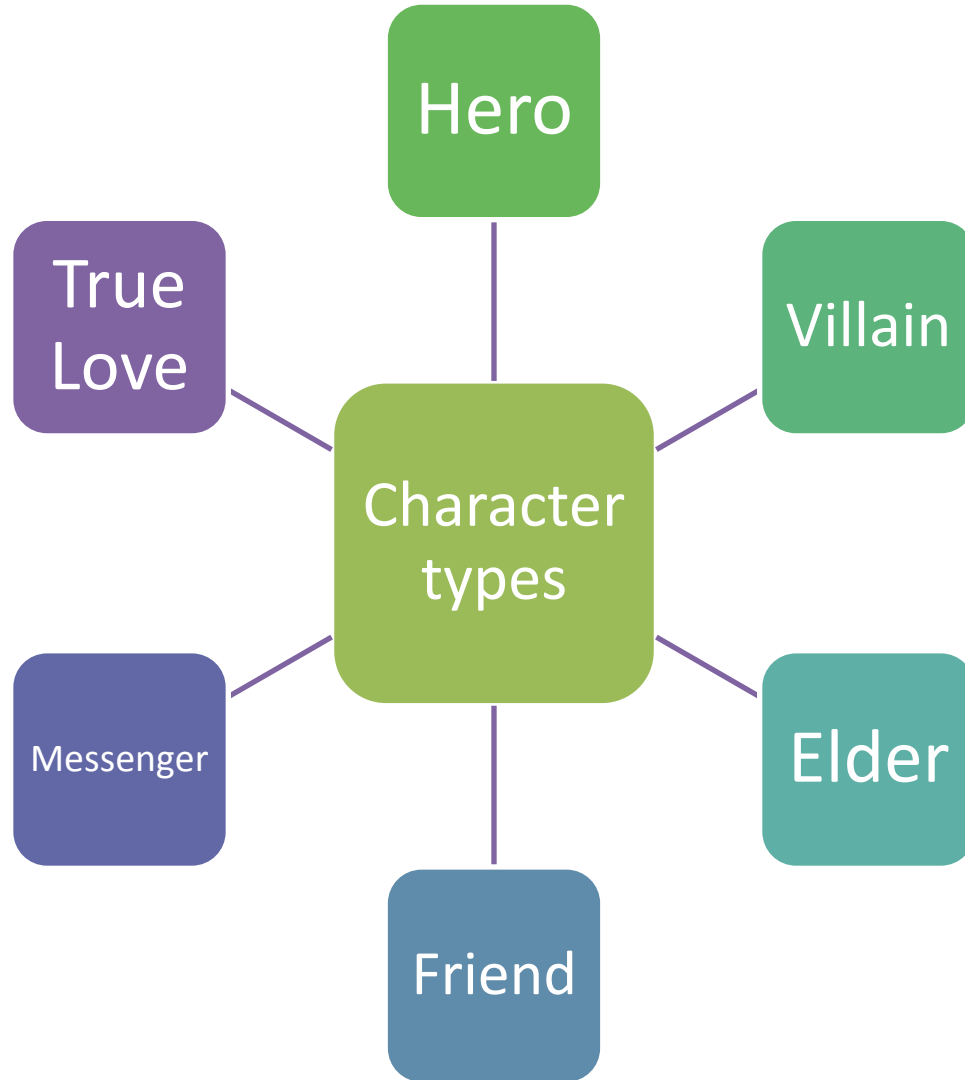

Fairy Tale Character Types

The Hero!

**Wins at the end of
the story.**

**Changes at the
end of the story.**

**The
Hero...**

**Goes into the castle,
removes the spell,
escapes the dragon...**

**Can be a woman,
girl, man, boy, or
creature**

Leaves home

Has a quest

The Villain

The Helper

Often a
powerful,
magical
person

Cinderella's
Fairy
Godmother

Helper

Hero

Often
tests
the
hero

Gives advice or a valuable gift to
the hero

The Friend & the Messenger

The True Love

The true love is usually

- The person the hero wants to marry
- Or could be the hero's child or sibling

For true love,
the hero will ...

- Fight the villains
- Or trick the villains.

Fairy Tale Character Types

Every fairy tale will have some of these characters.

Char/Story	<i>Frog Prince</i>	Snow White	Cinderella
Elder	King		
Hero	Frog Prince	Snow White	Cinderella
True Love	Princess	Prince	Prince
Villain	Witch	Witch	Step-mother
Helper			Fairy Godmother
Friend	Henry	Dwarves	
Messenger		Magic Mirror	