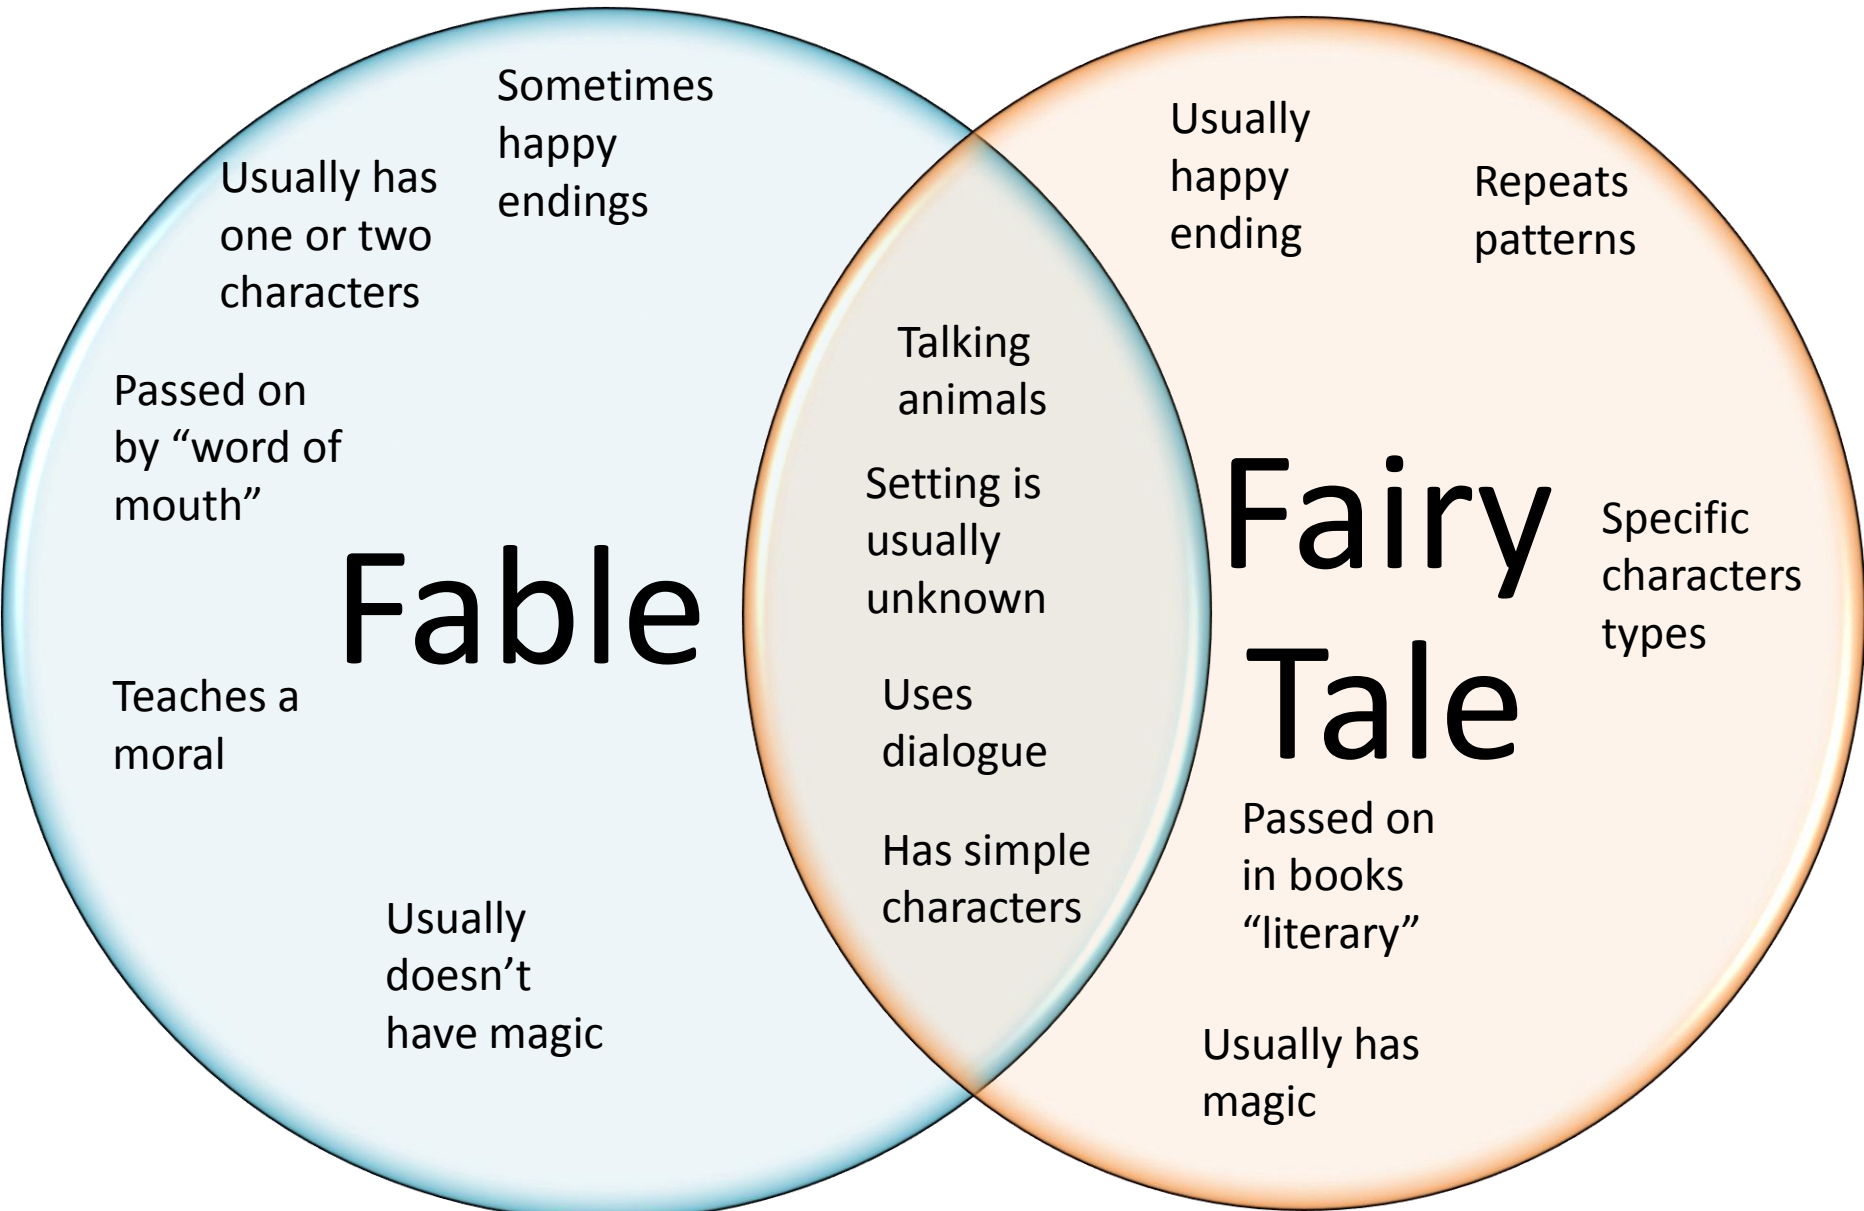

Fairy Tales

And their Character types

How are fairy tales
different from
fables?

Fable

Fairy Tale

Usually has one or two characters

Sometimes happy endings

Passed on by "word of mouth"

Teaches a moral

Usually doesn't have magic

Usually happy ending

Repeats patterns

Specific characters types

Passed on in books "literary"

Usually has magic

Talking animals
Setting is usually unknown
Uses dialogue
Has simple characters

Fairy Tale Character Types

The Hero!

**Wins at the end of
the story.**

**Changes at the
end of the story.**

**The
Hero...**

**Goes into the castle,
removes the spell,
escapes the dragon...**

**Can be a woman,
girl, man, boy, or
creature**

The Elder

Elder

Hero

Might be sick

Usually royalty or a parent

Stays at home

Wins at end of story

Usually younger